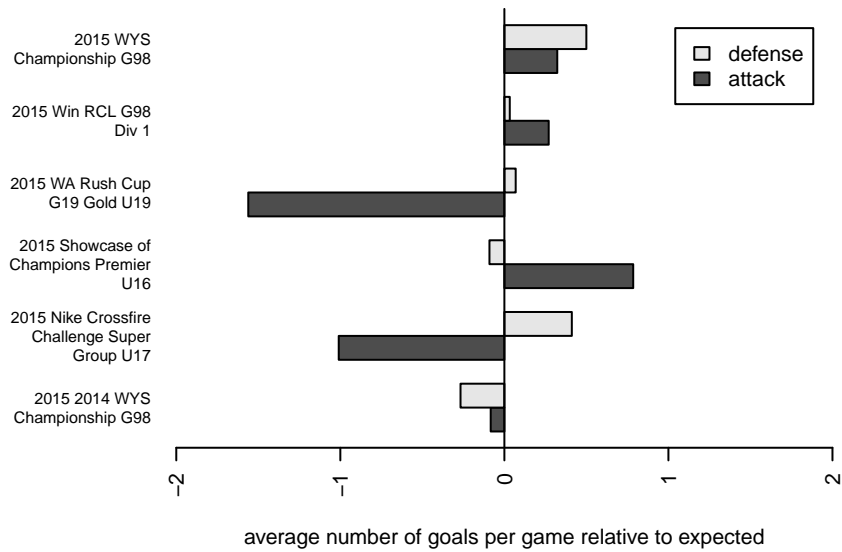

Performance relative to 13 month average