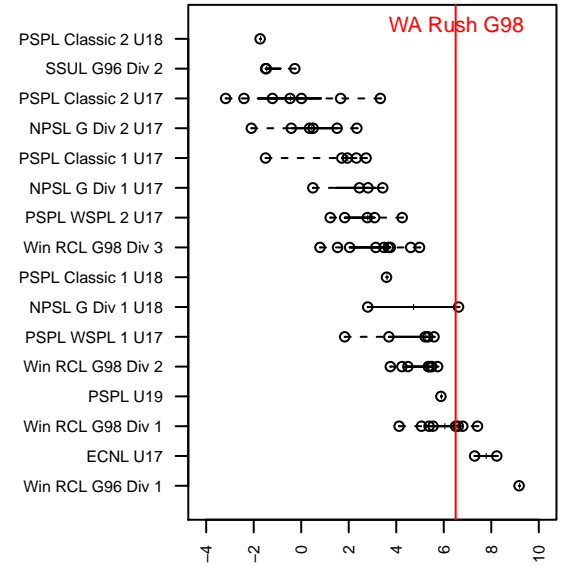

**attack and defense rating
relative to others at age
and all opponents in last 13 months**