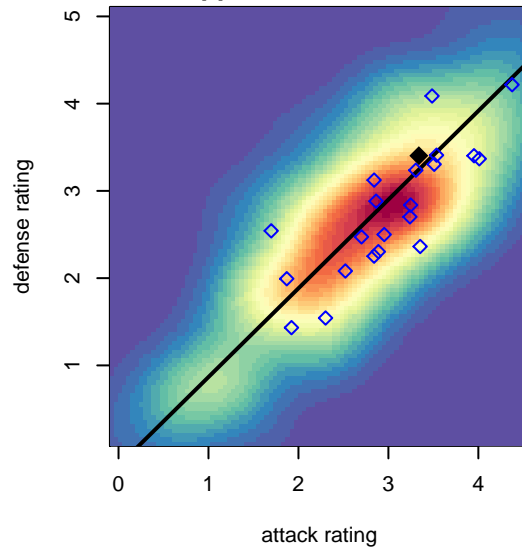

**attack and defense rating
relative to others at age
and all opponents in last 13 months**