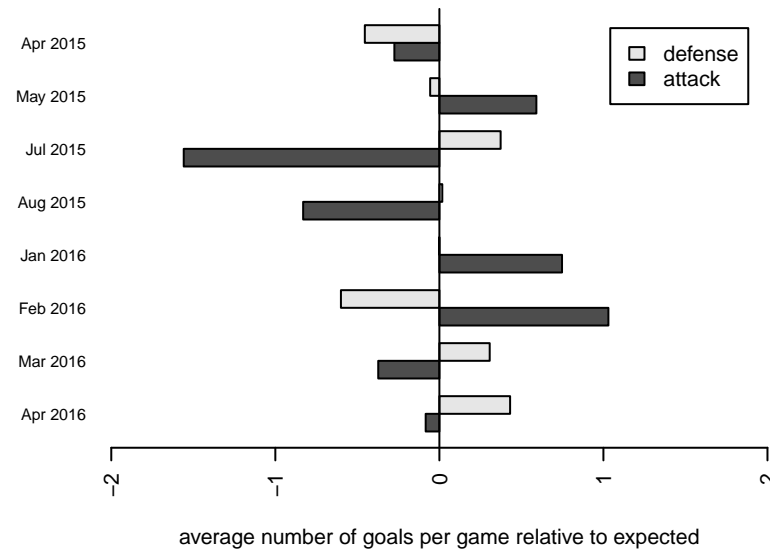

Performance relative to 13 month average