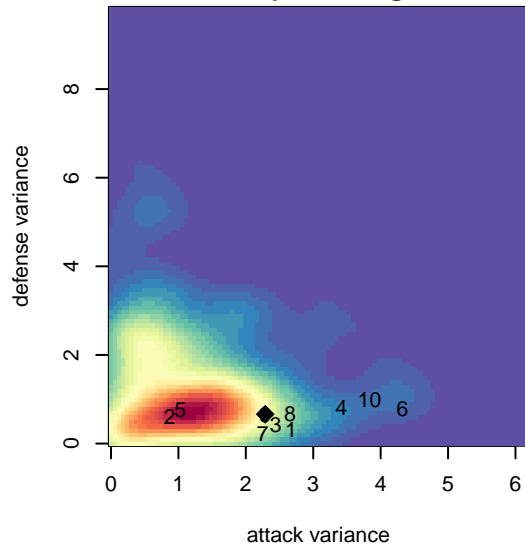

WA Rush G98

Washington Rush SC
 Everett, WA
 G98 total strength=1773
 attack=28.18 defense=30.06
 fall league = Win RCL G98 Div 1
 notes= Connors 2015

alt names used:
 Washington Rush G98 A
 Washington Rush G98
 WASHINGTON RUSH G98 RUSH – CONNOR:
 WASHINGTON RUSH G98 RUSH – CONNOR:
 Washington Rush G98 A
 Washington Rush G98 A

WA Rush G98
 Dots are actual minus expected GF (blue circles) and GA (red triangles).
 Blue line is smoothed change in attack strength. Red is smoothed change in defense strength.

**attack and defense variance (black dot)
relative to other teams
and top 10 in region**