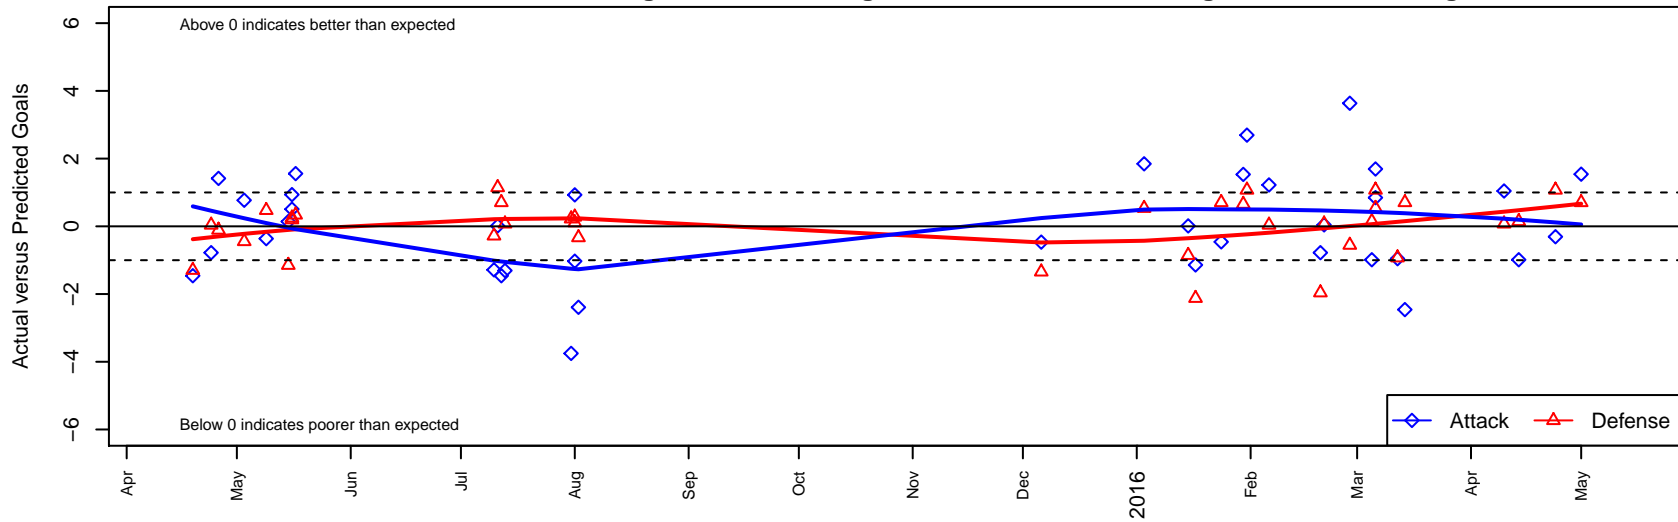

WA Rush G98

Washington Rush SC
 Everett, WA
 G98 total strength=1773
 attack=28.18 defense=30.06
 fall league = Win RCL G98 Div 1
 notes= Connors 2015

alt names used:
 Washington Rush G98 A
 Washington Rush G98
 WASHINGTON RUSH G98 RUSH – CONNOR:
 WASHINGTON RUSH G98 RUSH – CONNOR:
 Washington Rush G98 A
 Washington Rush G98 A

WA Rush G98
 Dots are actual minus expected GF (blue circles) and GA (red triangles).
 Blue line is smoothed change in attack strength. Red is smoothed change in defense strength.

**attack and defense variance (black dot)
relative to other teams
and top 10 in region**